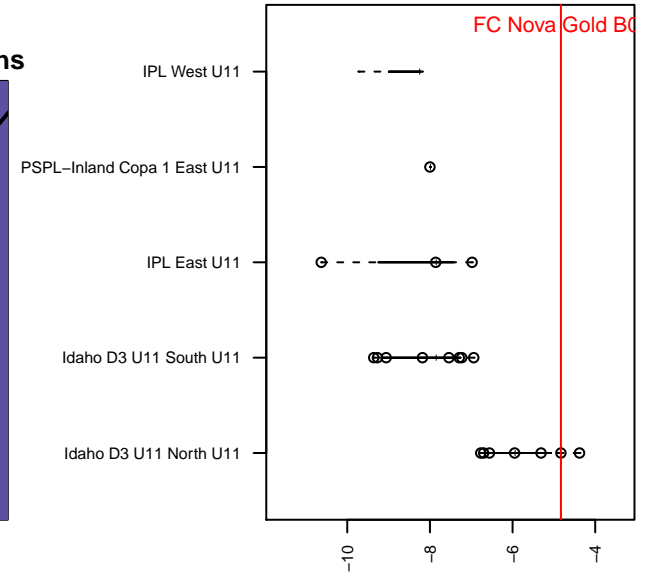

# FC Nova Gold B06

FC Nova  
 Boise, ID  
 B06 total strength=808  
 attack=1.44 defense=0.73  
 fall league = Idaho D3 U11 North U11  
 spr league = Spr Idaho D3 U11 North

alt names used:  
 FC NOVA GOLD 06 --ES  
 FC NOVA GOLD 06 --ES  
 FC NOVA GOLD 06 --ES  
 FC NOVA GOLD 06 --ES  
 FC NOVA GOLD 06 --ES  
 FC NOVA GOLD 06 --ES  
 FC NOVA GOLD 06 --ES (ID)  
 FC NOVA GOLD 06 - BL (ID)

Venues played:  
 2016 NWCL 06  
 2016 Idaho D3 U11 North U11  
 2016 FC Nova Fall Showcase U11  
 2016 Spr Idaho D3 U11 North  
 2016 Performance Cup U11 Gold  
 2016 ID Directors Cup U11B East U11

**FC Nova Gold B06**  
 Dots are actual minus expected GF (blue circles) and GA (red triangles).  
 Blue line is smoothed change in attack strength. Red is smoothed change in defense strength.

**attack and defense variance (black dot)  
relative to other teams  
and top 10 in region**

**attack and defense rating  
relative to others at age  
and all opponents in last 13 months**

**Performance relative to 13 month average**